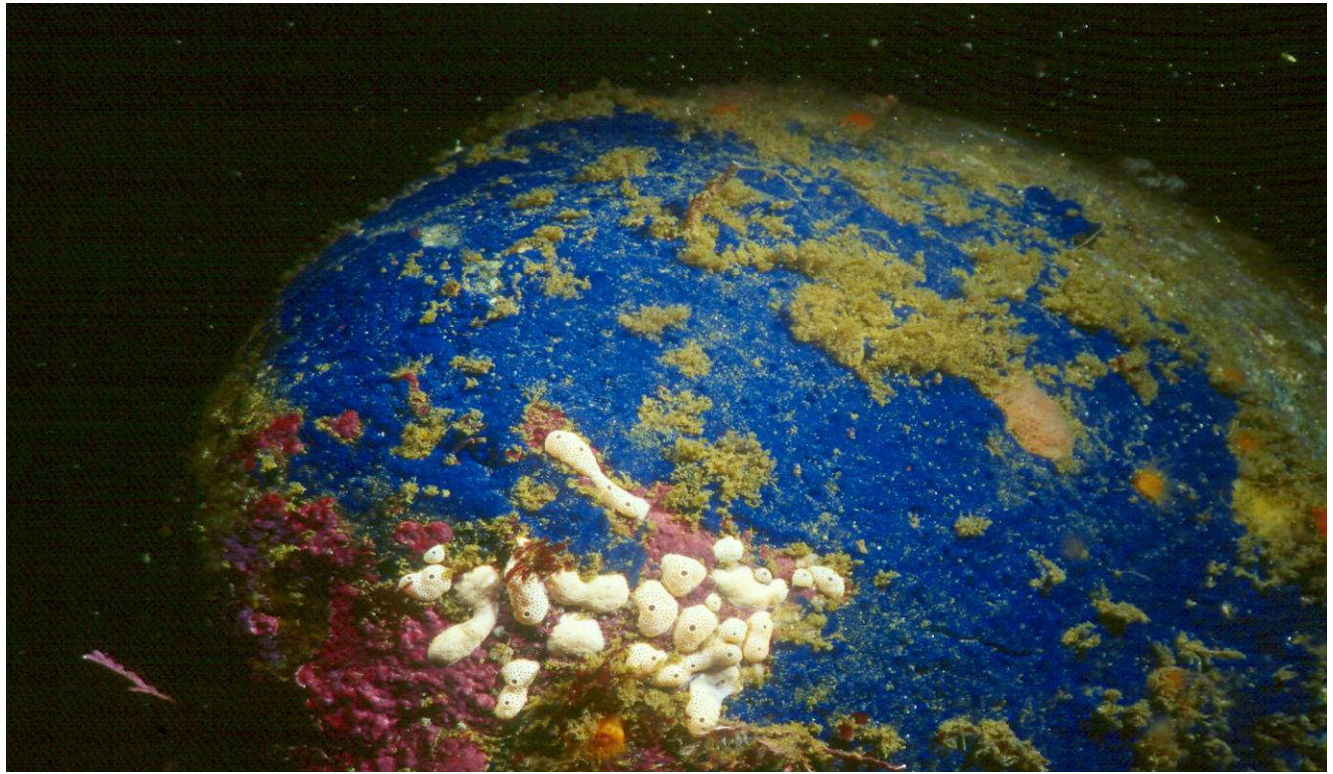

**Underwater California 2008**

# December 2008

Sunday	Monday	Tuesday	Wednesday	Thursday	Friday	Saturday
	1	2	3	4	5	6
7	8	9	10	11	12	13
14	15	16	17	18	19	20
21	22	23	24	25	26	27
28	29	30	31			

- Cover: Painted Urticina (*Urticina crassicornis*)
- January: Cobalt Sponge and Colonial Tunicate (*Hymenamphiasira cyanocrypta* & *Didemnum carnulentum*)
- February: Tube Anemone (*Pachycerianthus fimbriatus*)
- March: Purple Jellyfish (*Pelagia noctiluca*)
- April: Kelp Rockfish (*Sebastes atrovirens*)
- May: Metridium and Giant Sunflower Star (*Metridium giganteum* & *Pycnopodia helianthoides*)
- June: California Scorpionfish (*Scorpaena guttata*)
- July: Marcus (*Homo sapiens*)
- August: Blue Rockfish (*Sebastes mystinus*)
- September: Red Abalone (*Haliotis rufescens*)
- October: Giant Sunflower Star (*Pycnopodia helianthoides*)
- November: White Spotted Rose Anemone (*Urticina lofotensis*)
- December: Blue Rockfish and Metridiums (*Sebastes mystinus* & *Metridium giganteum*)