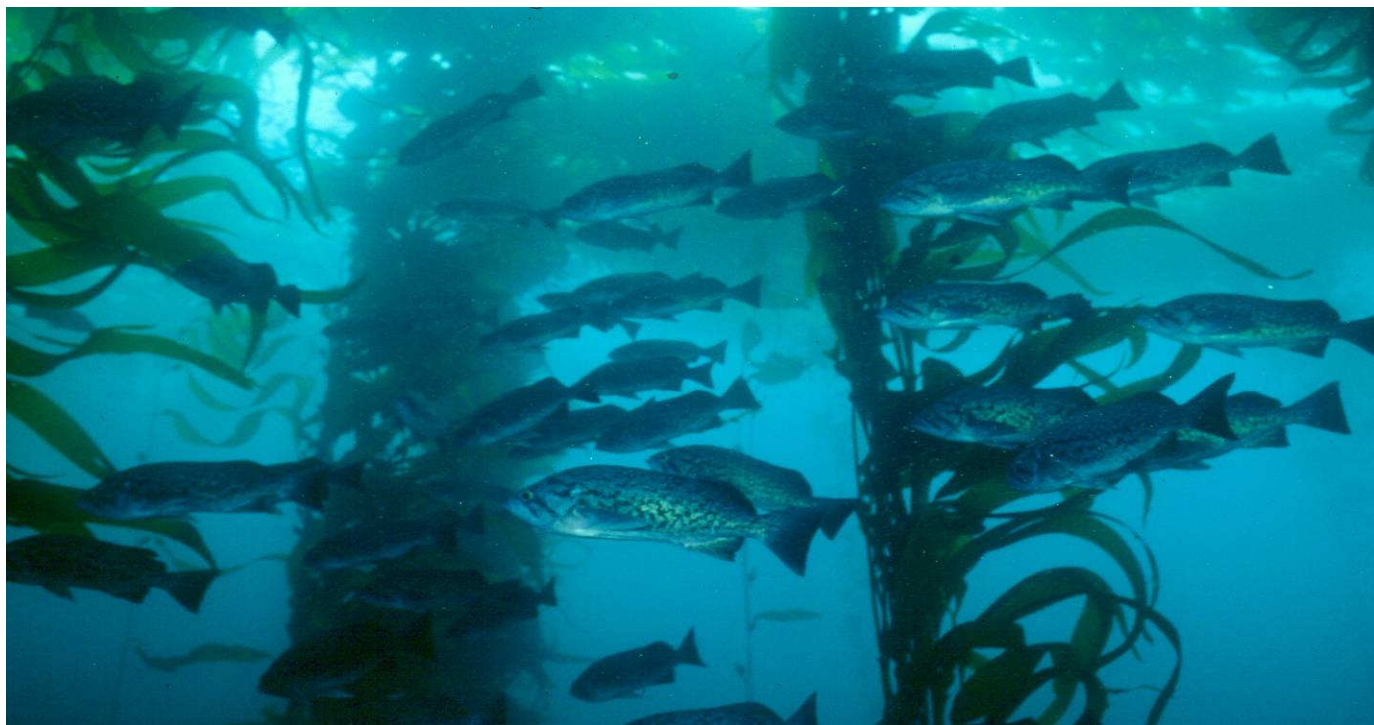

August 2008

Sunday	Monday	Tuesday	Wednesday	Thursday	Friday	Saturday
					1	2
3	4	5	6	7	8	9
10	11	12	13	14	15	16
17	18	19	20	21	22	23
24	25	26	27	28	29	30
31