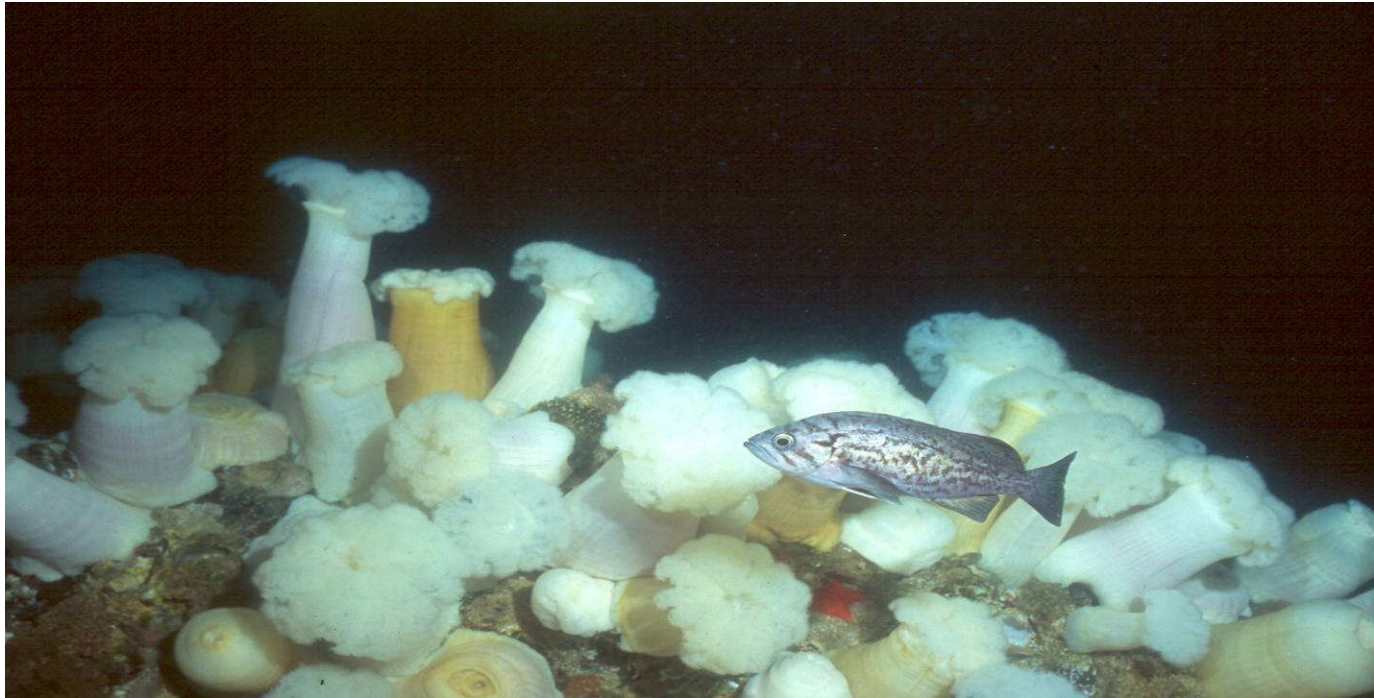

# December 2008

Sunday	Monday	Tuesday	Wednesday	Thursday	Friday	Saturday
	1	2	3	4	5	6
7	8	9	10	11	12	13
14	15	16	17	18	19	20
21	22	23	24	25	26	27
28	29	30	31			

- Cover: Painted Urticina (*Urticina crassicornis*)
- January: Cobalt Sponge and Colonial Tunicate (*Hymenamphiasira cyanocrypta* & *Didemnum carnulentum*)
- February: Tube Anemone (*Pachycerianthus fimbriatus*)
- March: Purple Jellyfish (*Pelagia noctiluca*)
- April: Kelp Rockfish (*Sebastes atrovirens*)
- May: Metridium and Giant Sunflower Star (*Metridium giganteum* & *Pycnopodia helianthoides*)
- June: California Scorpionfish (*Scorpaena guttata*)
- July: Marcus (*Homo sapiens*)
- August: Blue Rockfish (*Sebastes mystinus*)
- September: Red Abalone (*Haliotis rufescens*)
- October: Giant Sunflower Star (*Pycnopodia helianthoides*)
- November: White Spotted Rose Anemone (*Urticina lofotensis*)
- December: Blue Rockfish and Metridiums (*Sebastes mystinus* & *Metridium giganteum*)