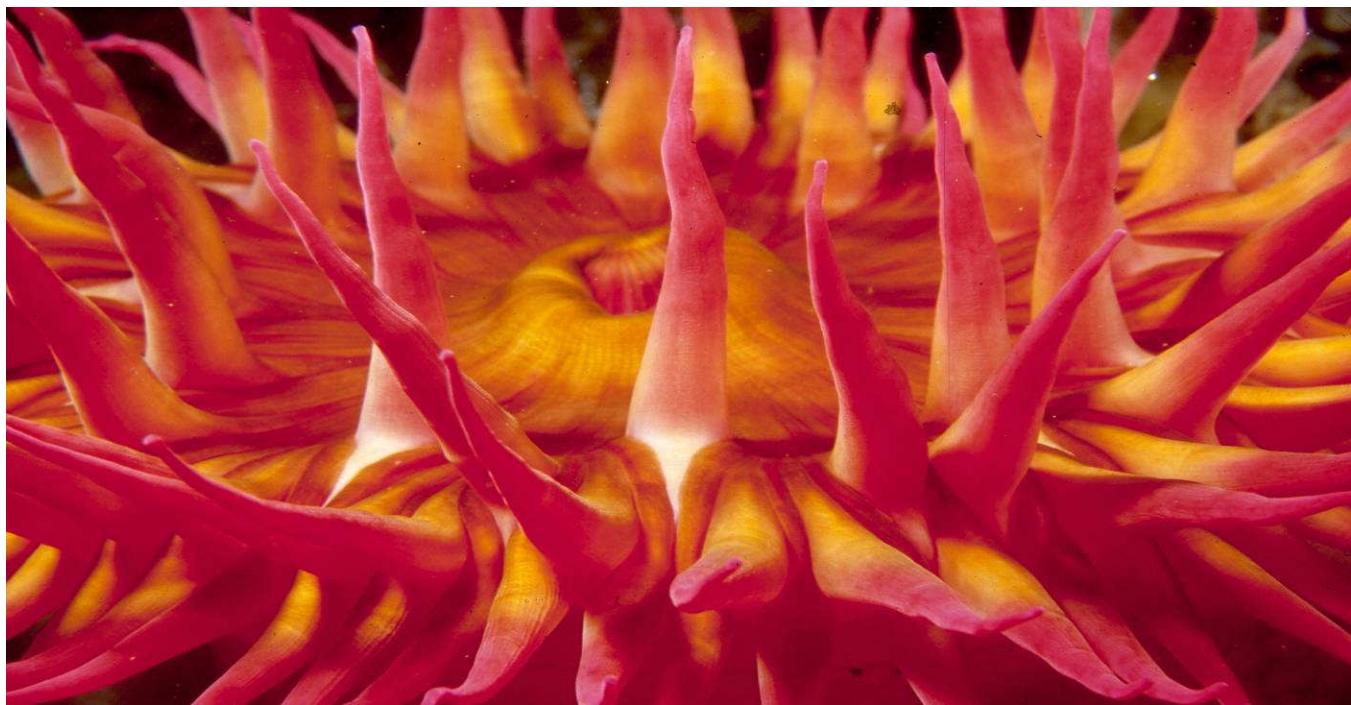

November 2008

Sunday	Monday	Tuesday	Wednesday	Thursday	Friday	Saturday
						1
2	3	4	5	6	7	8
9	10	11	12	13	14	15
16	17	18	19	20	21	22
23	24	25	26	27	28	29
30